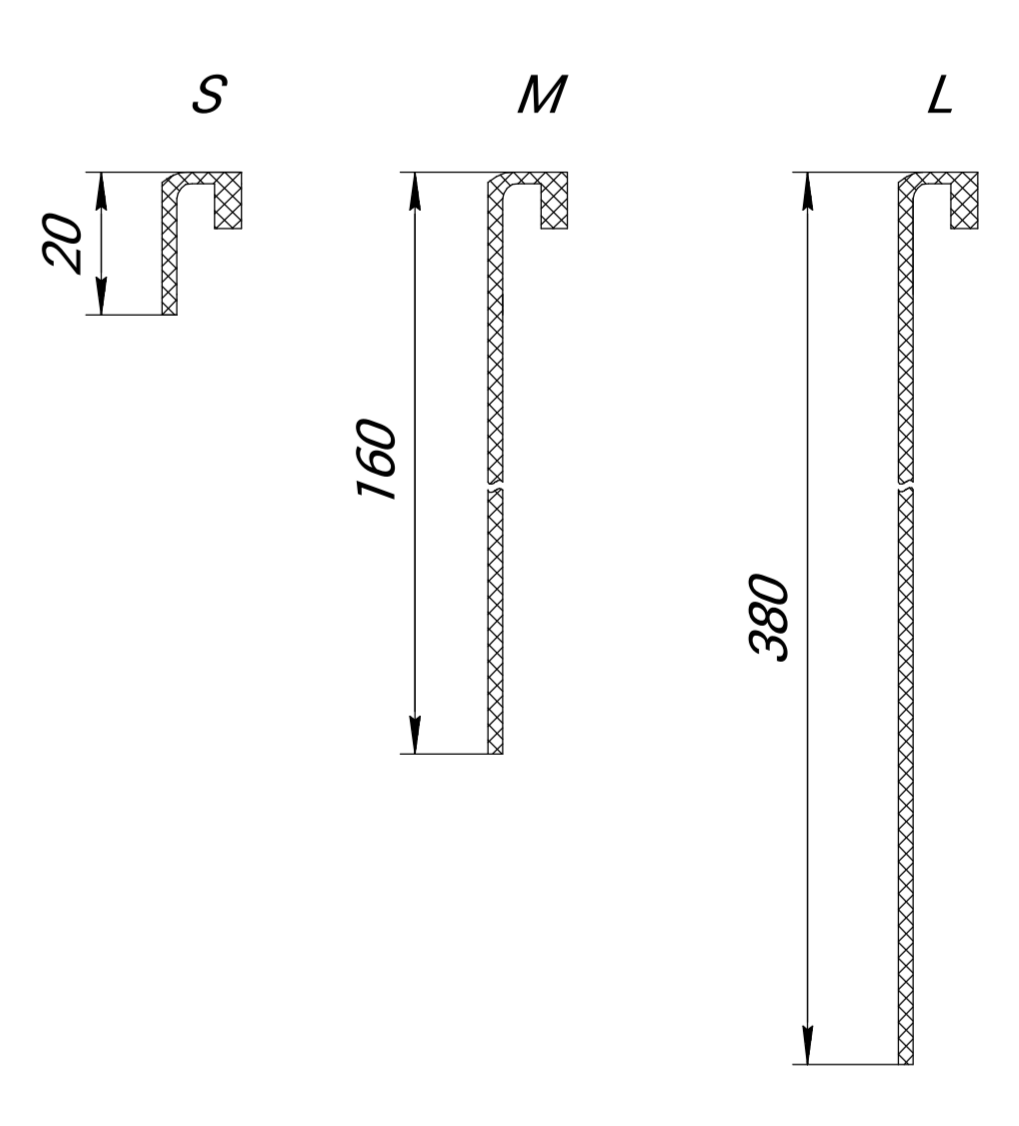

Dewmark Hydro WR-H 79/130/H/M

The profile is made to a specific height H from 85 mm to 400 mm.

Dewmark Hydro WR-E-H 79/130/H/M

The profile is made to a specific height H from 85 mm to 400 mm.

Dewmark Hydro WR-H 79/130/H/M/F

The profile is made to a specific height H from 85 mm to 400 mm.

*A profile can be completed with three types of sheets:
 S - small - 20 mm wide,
 M - medium - 160 mm wide,
 L - long - 380 mm wide.*

You can choose the required width based on your technical task.