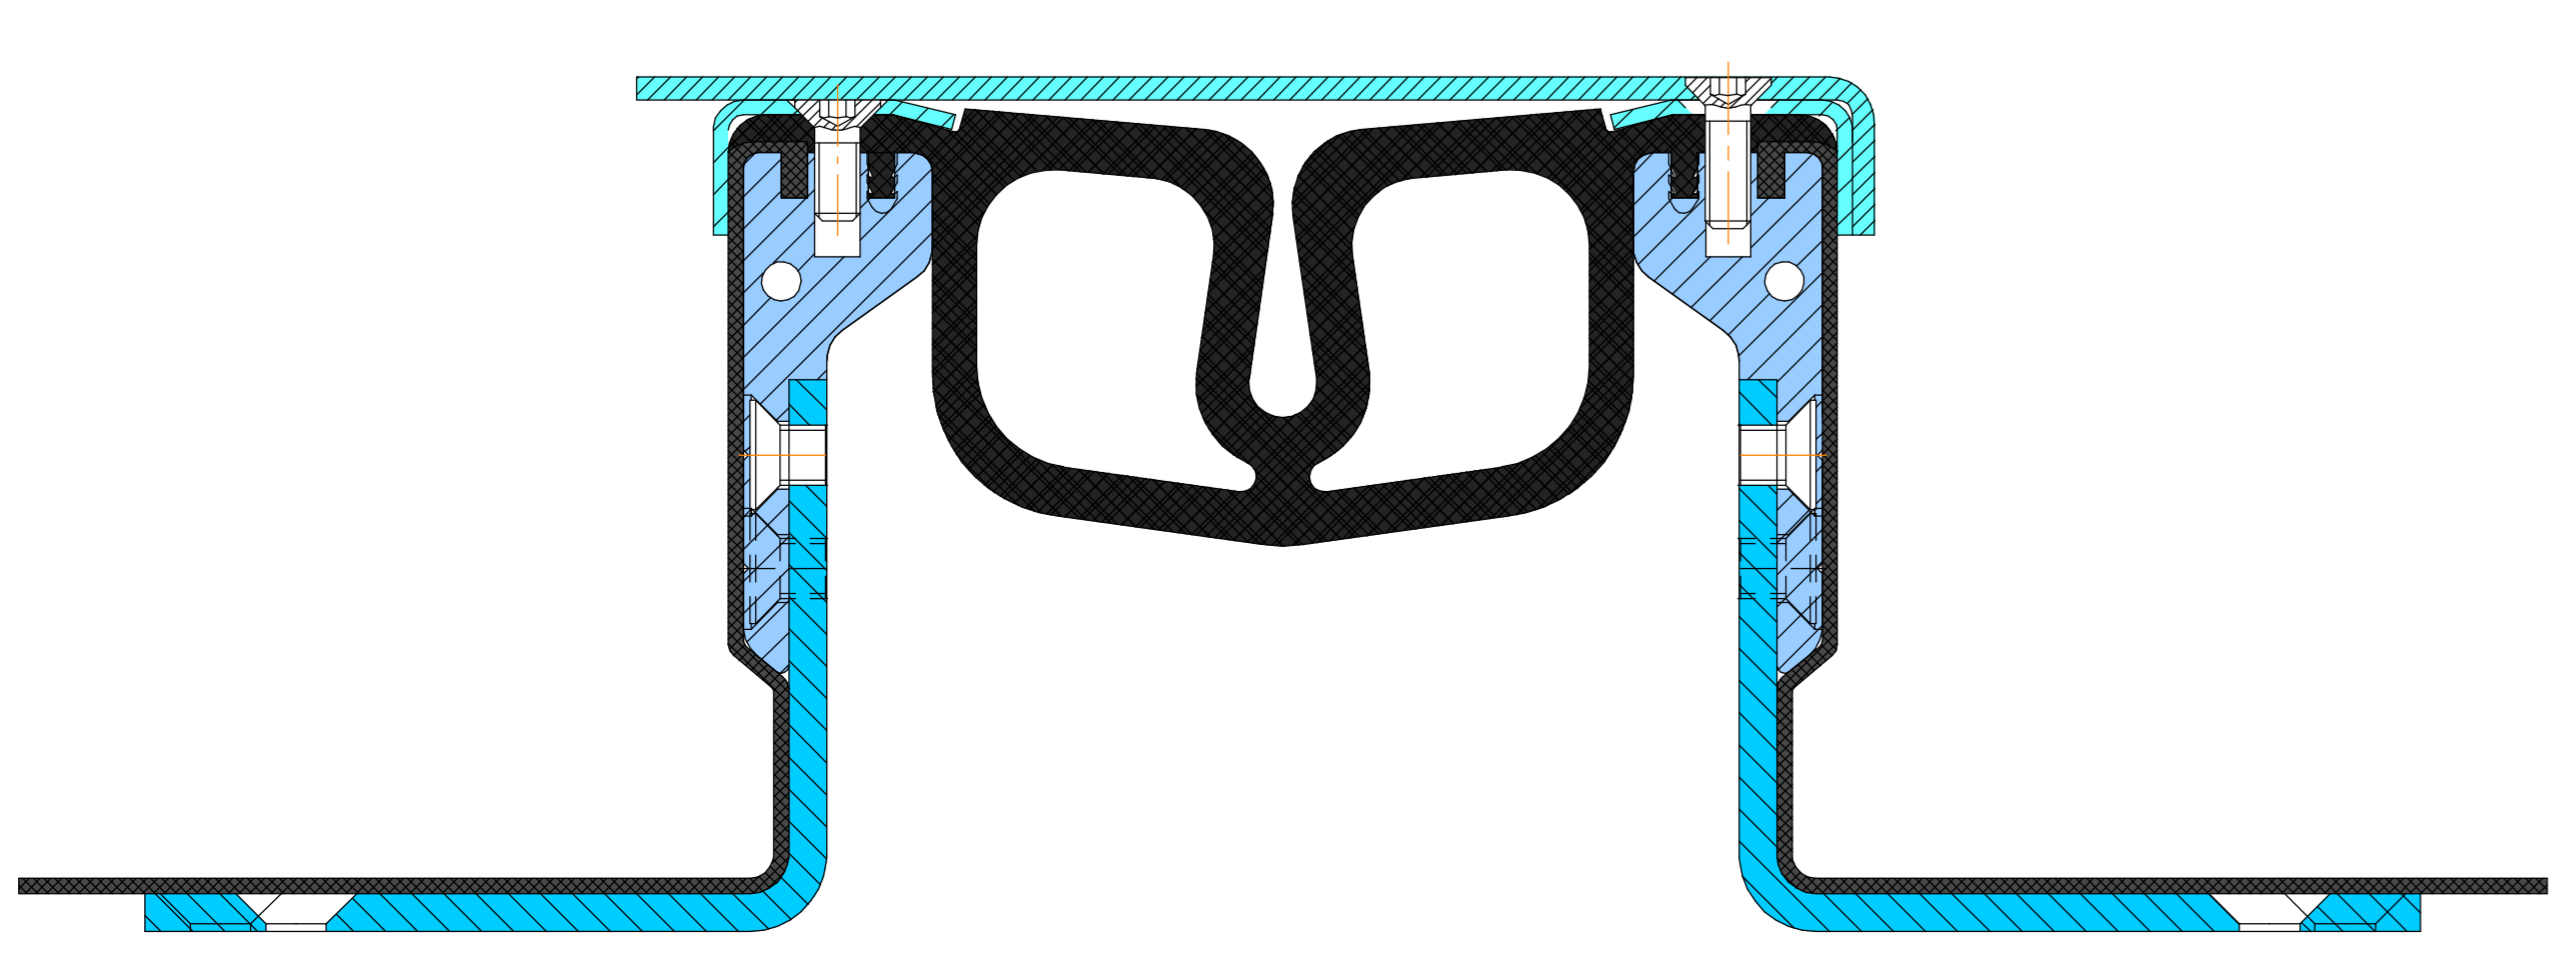

Dewmark Hydro WR-H 79/130/H/M

The profile is made to a specific height H from 85 mm to 400 mm.

Dewmark Hydro WR-E-H 79/130/H/M

The profile is made to a specific height H from 85 mm to 400 mm.

Dewmark Hydro WR-H 79/130/H/M/F

The profile is made to a specific height H from 85 mm to 400 mm.

*A profile can be completed with three types of sheets:
 S - small - 20 mm wide,
 M - medium - 160 mm wide,
 L - long - 380 mm wide.*

You can choose the required width based on your technical task.