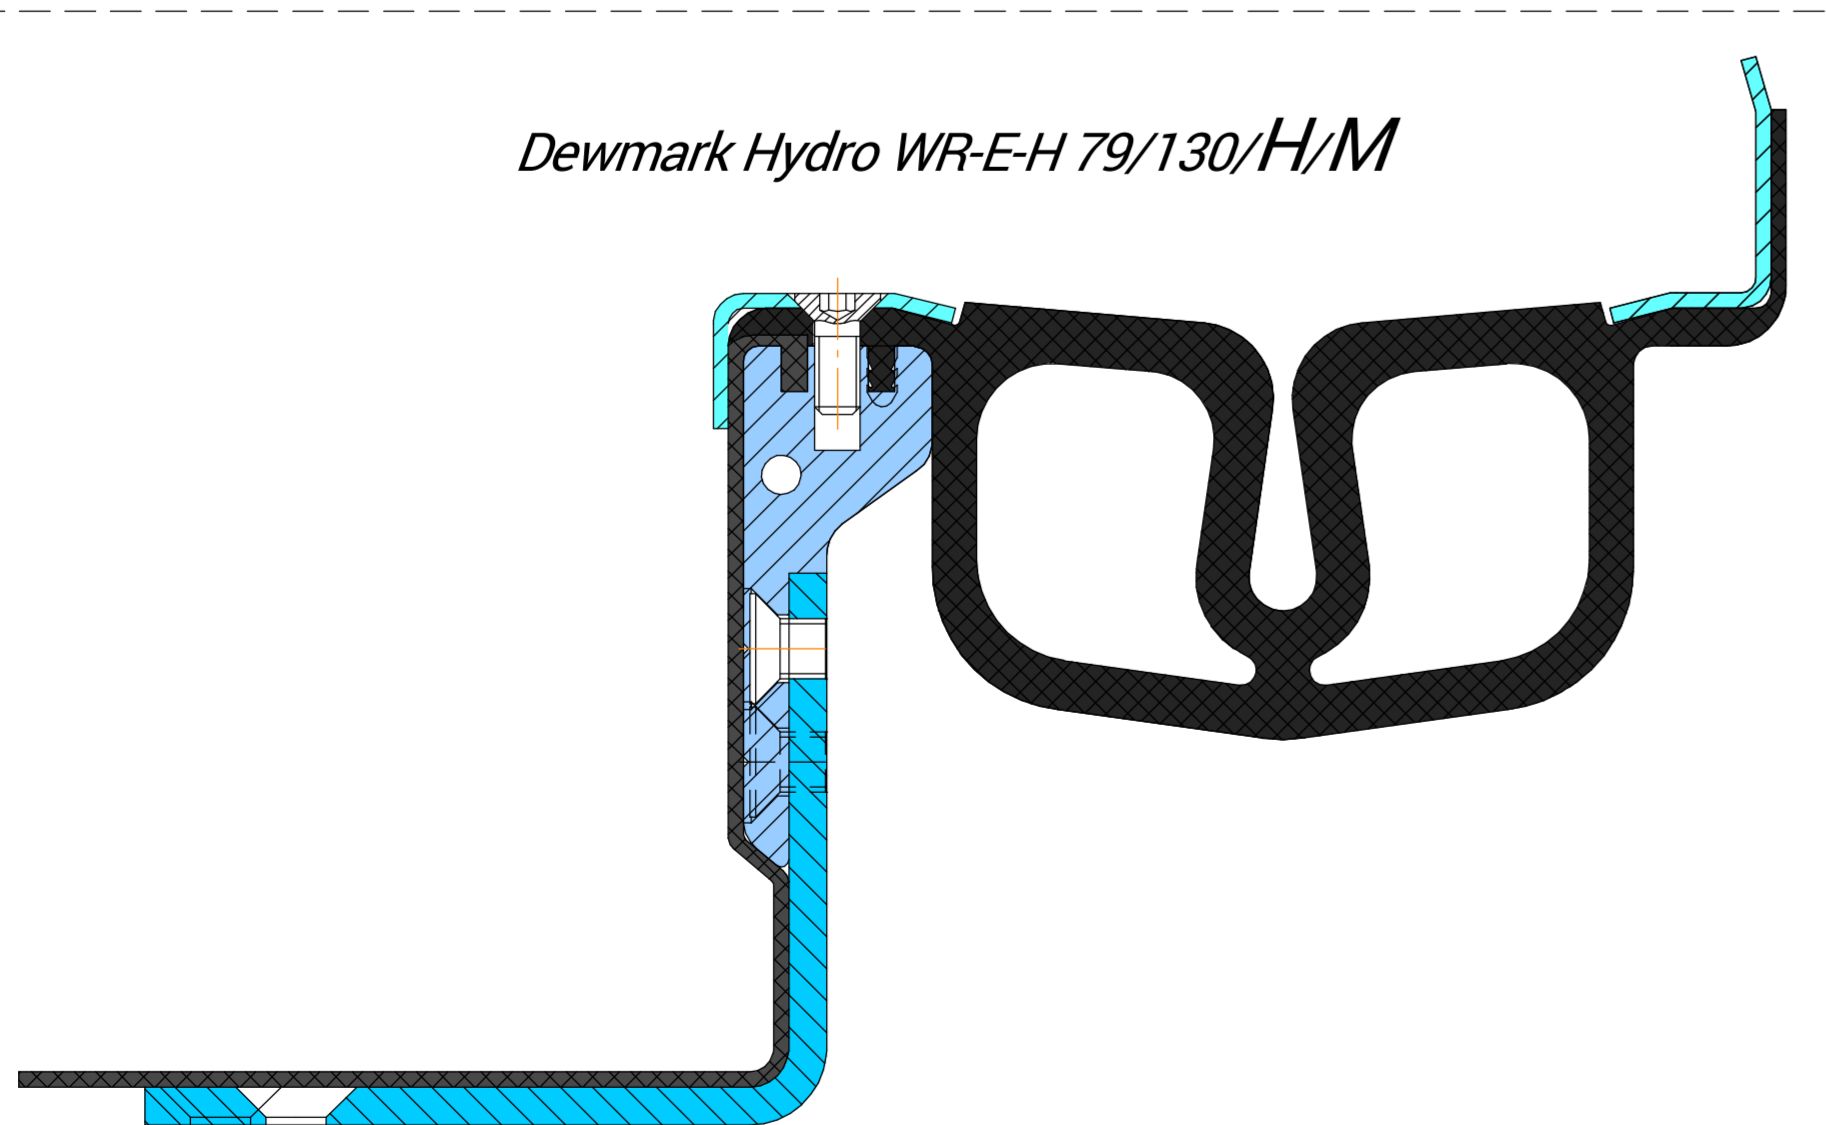

Dewmark Hydro WR-H 79/130/H/M

The profile is made to a specific height H from 85 mm to 400 mm.

Dewmark Hydro WR-E-H 79/130/H/M

The profile is made to a specific height H from 85 mm to 400 mm.

Dewmark Hydro WR-H 79/130/H/M/F

The profile is made to a specific height H from 85 mm to 400 mm.

*A profile can be completed with three types of sheets:
 S - small - 20 mm wide,
 M - medium - 160 mm wide,
 L - long - 380 mm wide.*

You can choose the required width based on your technical task.