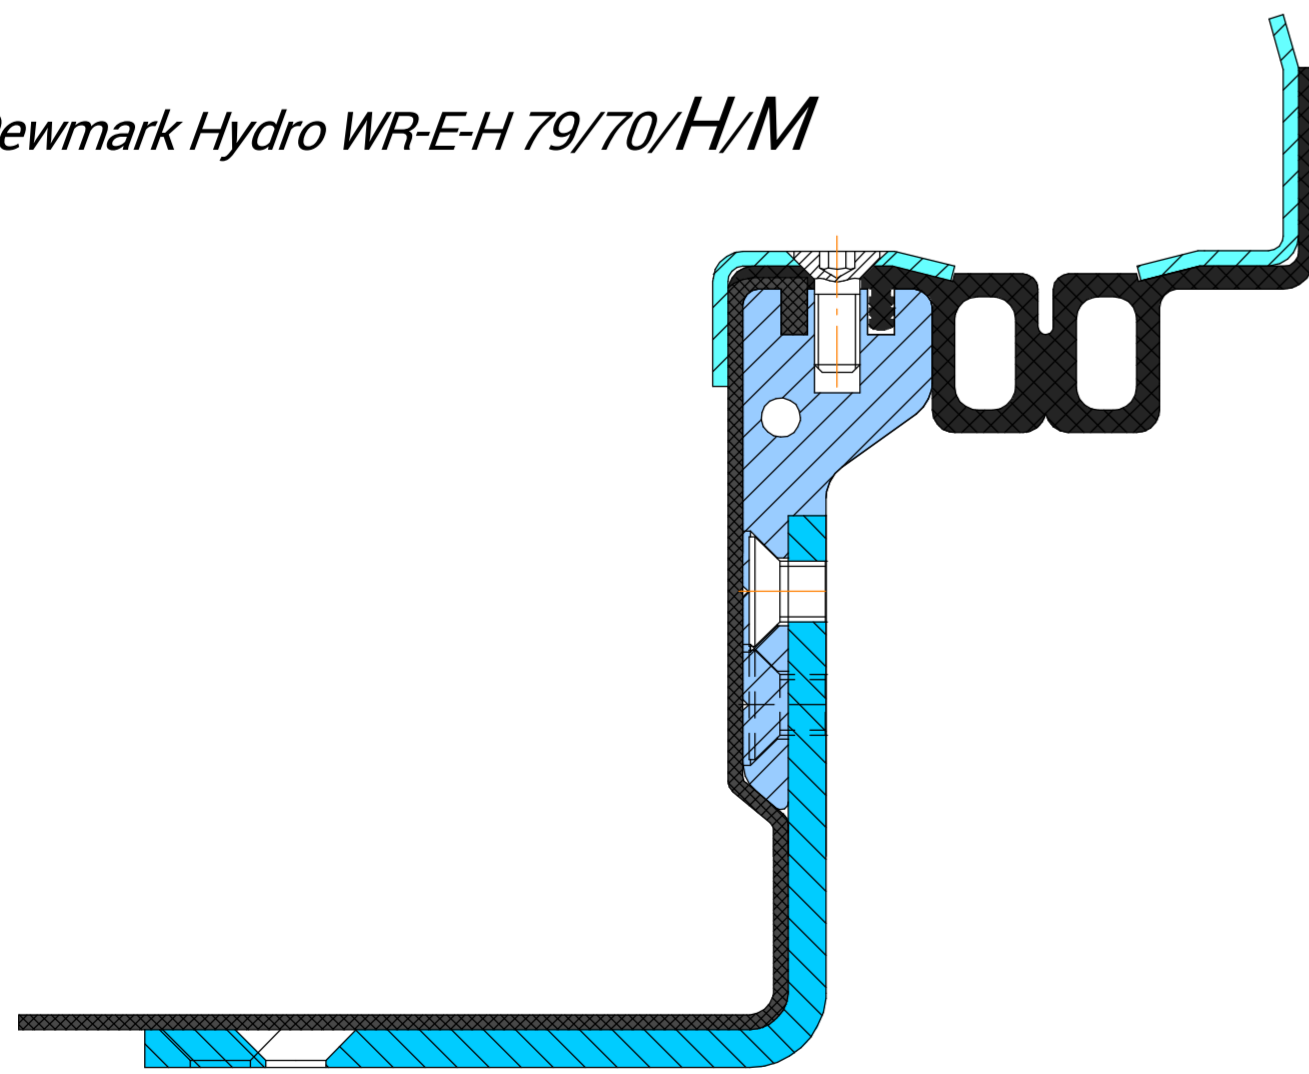

from 85 to 400-0,435

Dewmark Hydro WR-H 79/70/H/M

The profile is made to a specific height H from 85 mm to 400 mm.

A profile can be completed with three types of sheets:  
S - small - 20 mm wide,  
M - medium - 160 mm wide,  
L - long - 380 mm wide.

You can choose the required width based on your technical task.

Dewmark Hydro WR-E-H 79/70/H/M

The profile is made to a specific height H from 85 mm to 400 mm.

Dewmark Hydro WR-H 79/70/H/M/F

The profile is made to a specific height H from 85 mm to 400 mm.