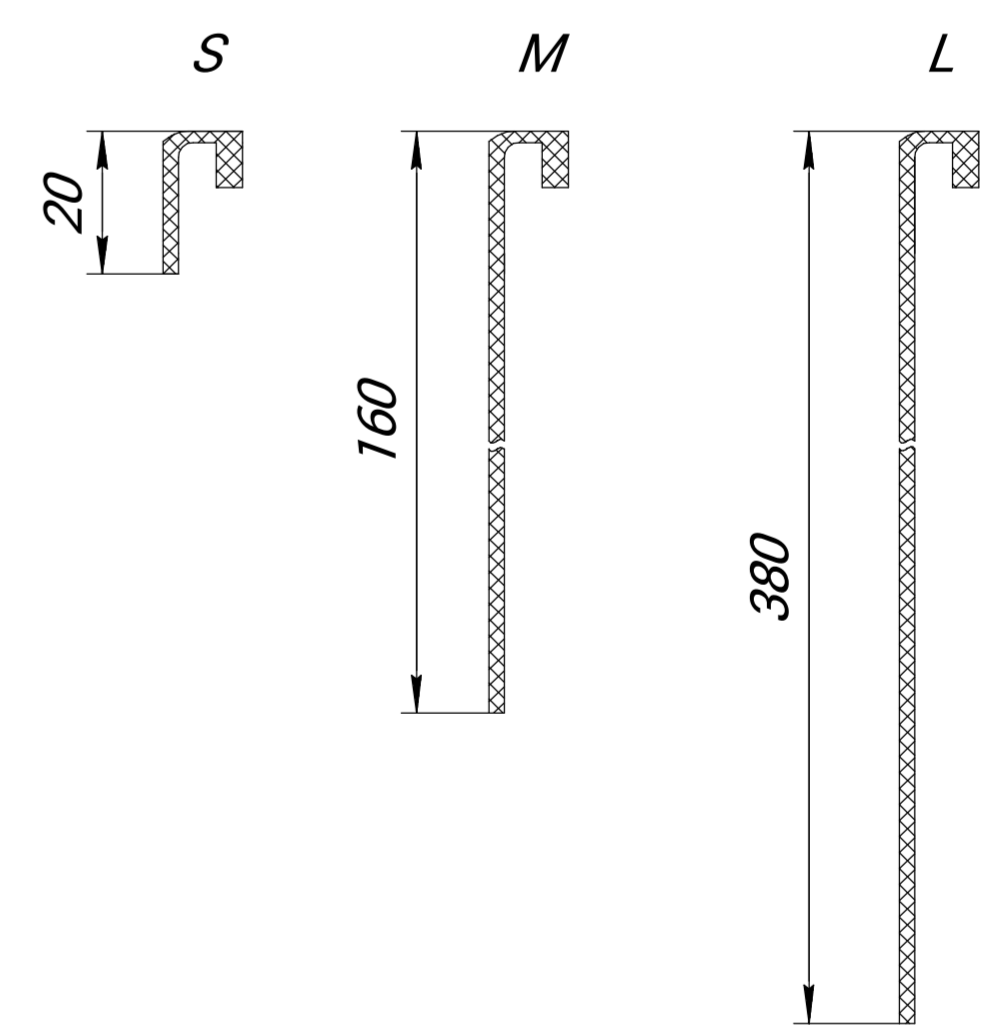

from 85 to 400-0,435

Dewmark Hydro WR-H 79/70/H/M

The profile is made to a specific height H from 85 mm to 400 mm.

A profile can be completed with three types of sheets:  
S - small - 20 mm wide,  
M - medium - 160 mm wide,  
L - long - 380 mm wide.

You can choose the required width based on your technical task.

Dewmark Hydro WR-E-H 79/70/H/M

The profile is made to a specific height H from 85 mm to 400 mm.

Dewmark Hydro WR-H 79/70/H/M/F

The profile is made to a specific height H from 85 mm to 400 mm.