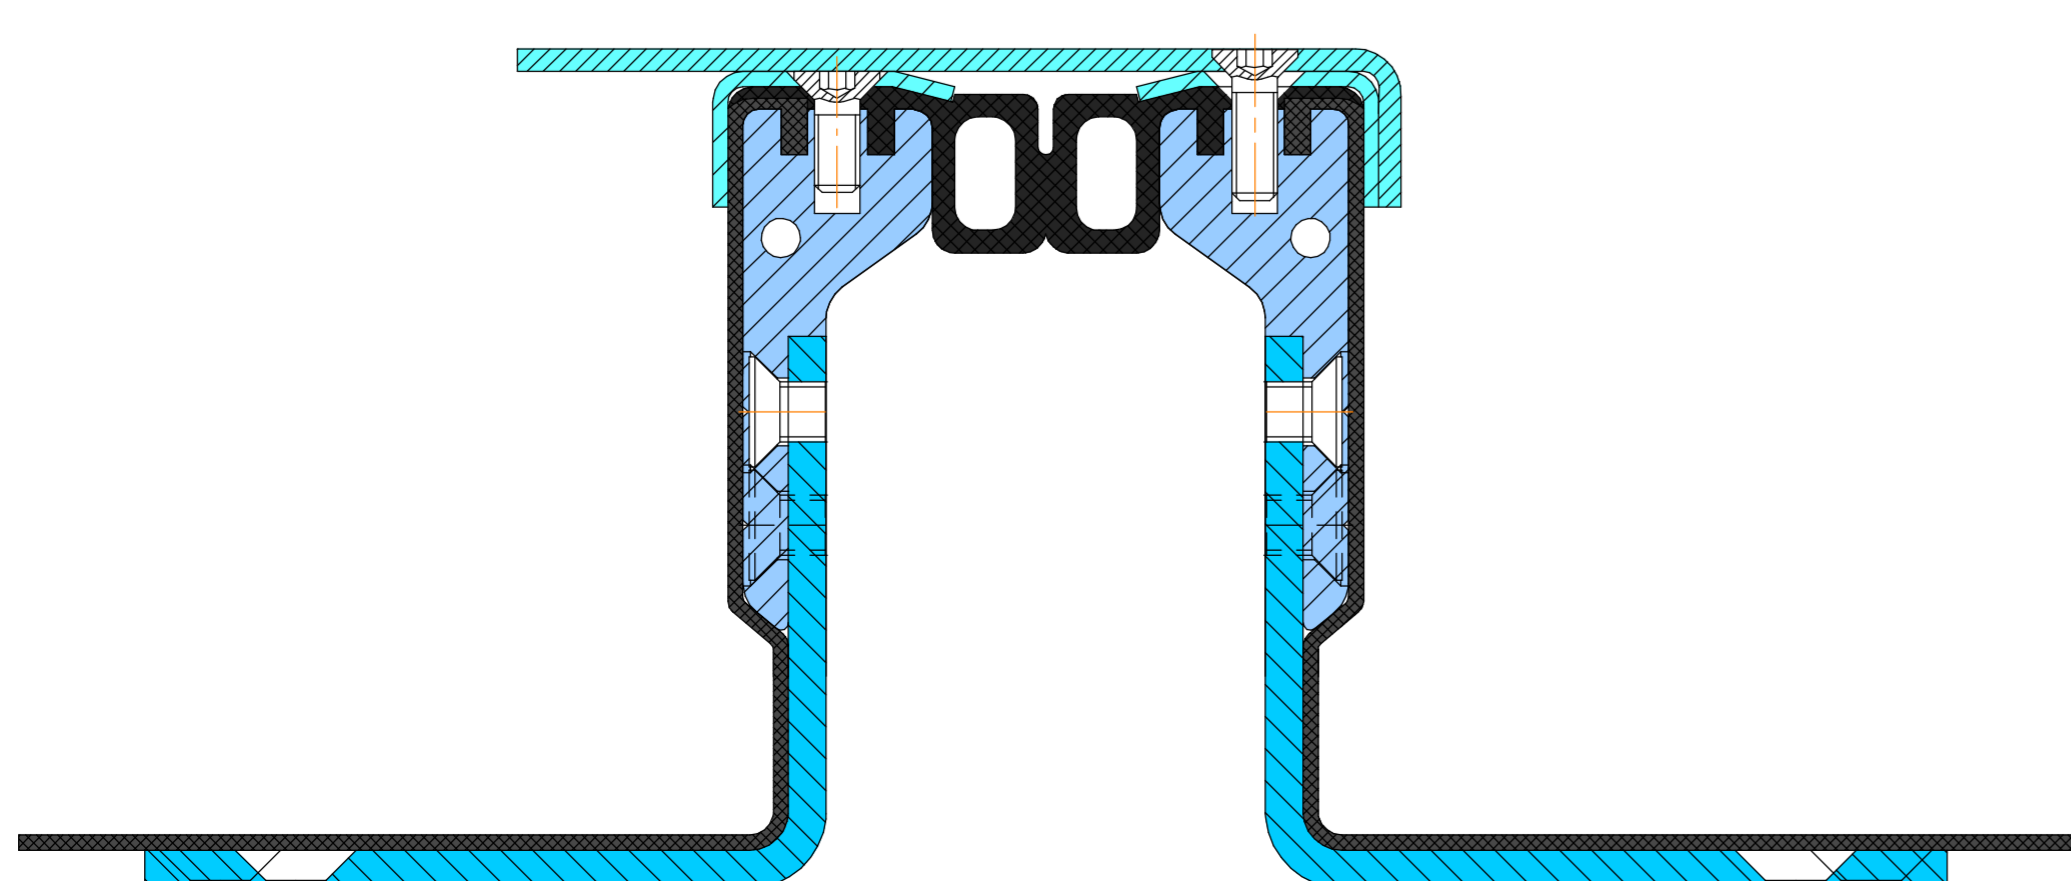

from 85 to 400-0,435

Dewmark Hydro WR-H 79/70/H/M

The profile is made to a specific height H from 85 mm to 400 mm.

A profile can be completed with three types of sheets:  
S - small - 20 mm wide,  
M - medium - 160 mm wide,  
L - long - 380 mm wide.

You can choose the required width based on your technical task.

Dewmark Hydro WR-E-H 79/70/H/M

The profile is made to a specific height H from 85 mm to 400 mm.

Dewmark Hydro WR-H 79/70/H/M/F

The profile is made to a specific height H from 85 mm to 400 mm.