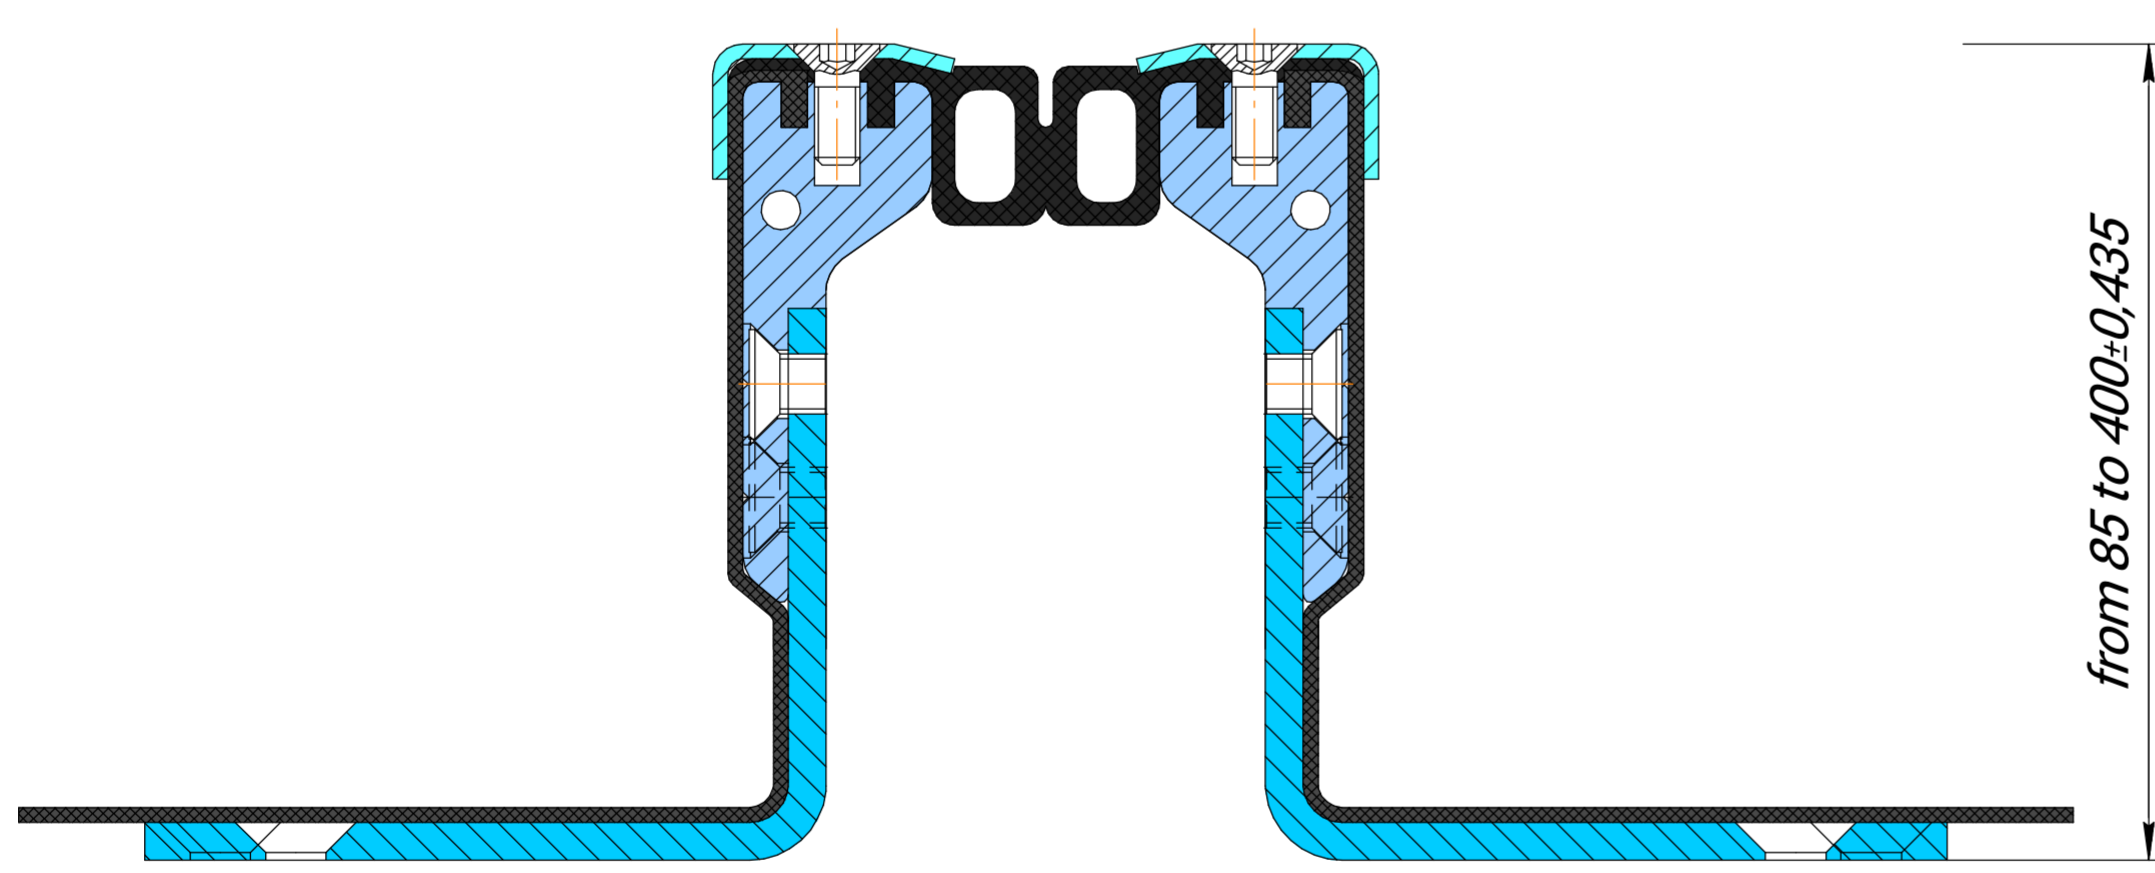

from 85 to 400-0,435

Dewmark Hydro WR-H 79/70/H/M

The profile is made to a specific height H from 85 mm to 400 mm.

A profile can be completed with three types of sheets:  
S - small - 20 mm wide,  
M - medium - 160 mm wide,  
L - long - 380 mm wide.

You can choose the required width based on your technical task.

Dewmark Hydro WR-E-H 79/70/H/M

The profile is made to a specific height H from 85 mm to 400 mm.

Dewmark Hydro WR-H 79/70/H/M/F

The profile is made to a specific height H from 85 mm to 400 mm.